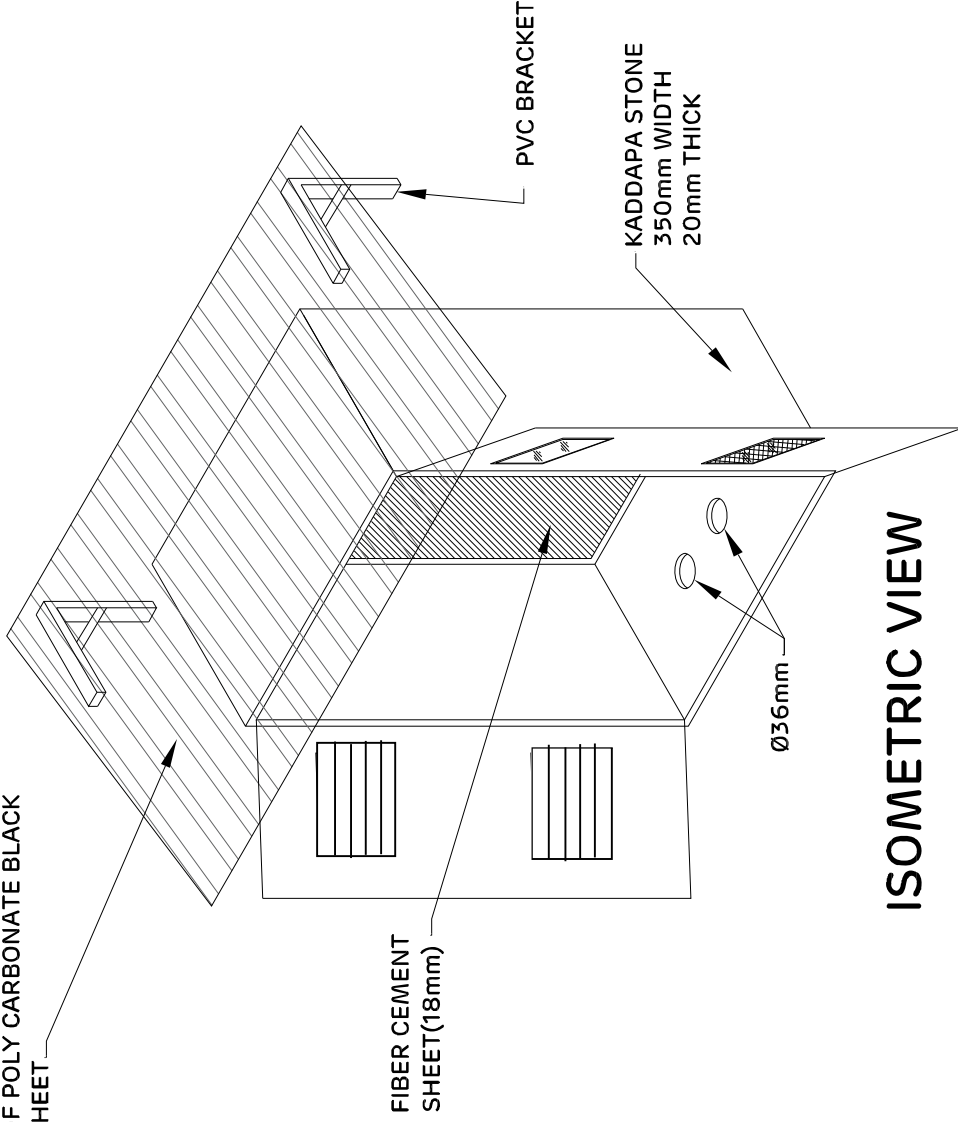

400mm WIDTH, 3mm THICK RAIN
SHADE OF POLY CARBONATE BLACK
COLOR SHEET

ISOMETRIC VIEW

DOOR MATERIAL :
PVC/ FRP in Aluminium frame.
PVC/ FRP material Thickness: 3mm
Aluminium Frame thickness : 2mm

FRONT VIEW

DRAWING No. :	DATE : 30-04-2021
AEML-CES-BJR-2021-MISC-178	SCALE : NTS
TITLE :	DRAWN BY : BJR
KADDAPA METER CABIN	CHECKED BY : KG
	CIVIL CHECKED BY :
	APPROVED BY :
PATH : D:\BHAVESH\GANESH\KADDAPA METER CABIN.DWG	