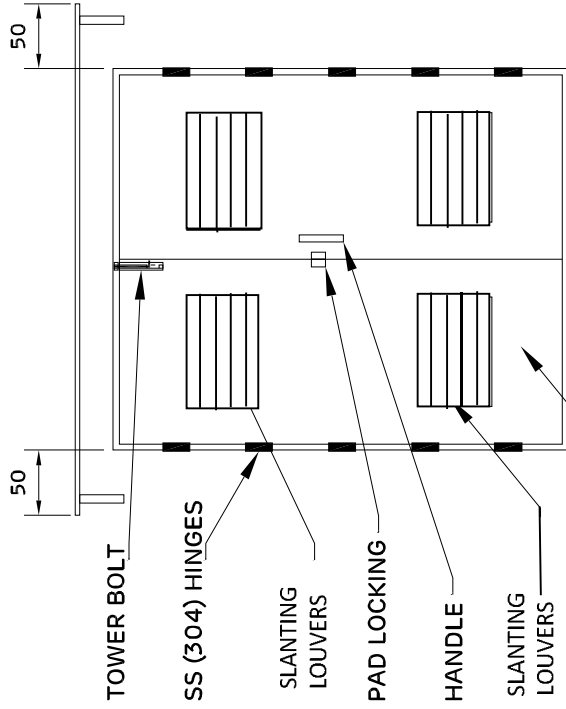

400mm WIDTH, 3mm THICK RAIN
SHADE OF POLY CARBONATE BLACK
COLOR SHEET

ISOMETRIC VIEW

DOOR MATERIAL :
PVC/ FRP in Aluminium frame.
PVC/ FRP material Thickness: 3mm
Aluminium Frame thickness : 2mm

FRONT VIEW

DRAWING No. :	DATE : 30-04-2021
AEML-CES-BJR-2021-MISC-178	SCALE : NTS
TITLE :	DRAWN BY : BJR
KADDAPA METER CABIN	CHECKED BY : KG
	CIVIL CHECKED BY :
	APPROVED BY :
PATH : D:\BHAVESH\GANESH\KADDAPA METER CABIN.DWG	